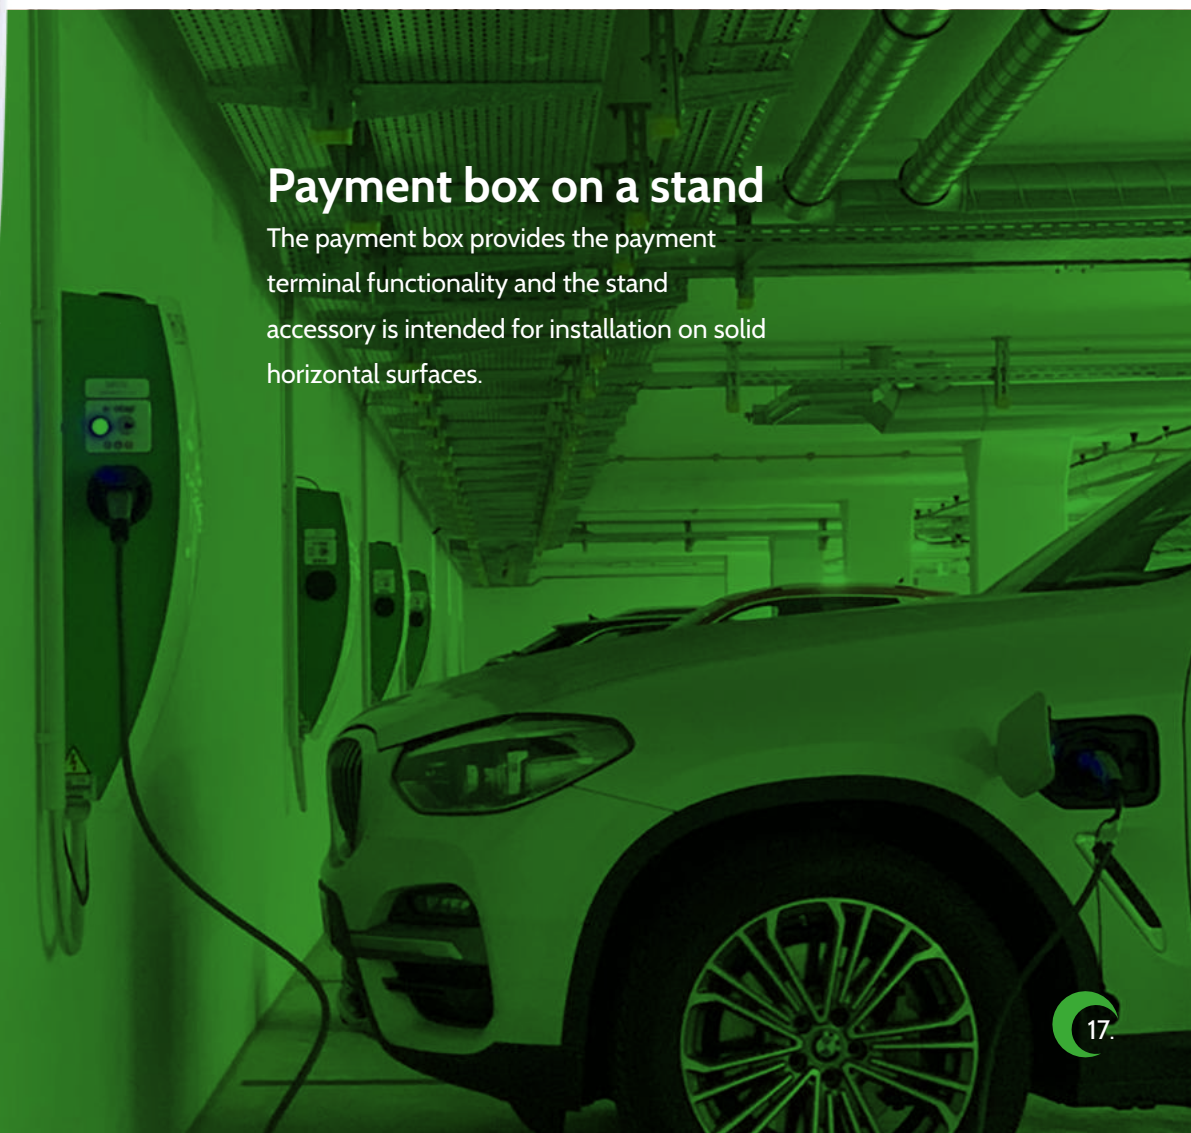

Payment box on a stand

The payment box provides the payment terminal functionality and the stand accessory is intended for installation on solid horizontal surfaces.

You're in charge...

ecotap[®]
A brand of  **legrand**